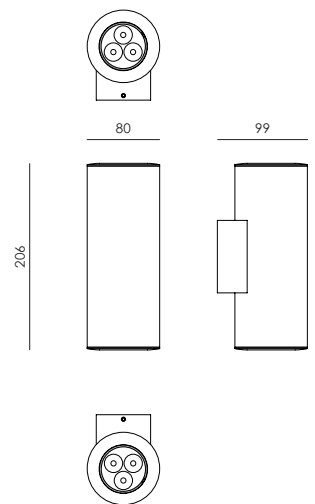

- Wall mounted double emission LED projector for indoor and outdoor applications
- Aluminium body with surface protection treatment and subsequent polyester powder paint resistant to corrosion, atmospheric conditions and salt spray
- Tempered, extraclear, anti-glare safety glass with grinded edges
- Different light beams combinations available
- Silicone gaskets
- Power supply integrated in the product body
- Maximum permissible ambient temperature + 50 °C

Lamp / Lampada	Input / Alimentazione	Power / Potenza	Color Tolerance/ Tolleranza Cromatica	CRI / CRI
2 PCB 3 LED CREE	220/240V 50/60Hz	8 W	2-SDCM / 3-SDCM	80 MIN

NEXO LUCE (Factory)
 Strada Mirabella, 10
 46040 Cavriana (MN), ITALY
 T +39 0376 771513 F +39 0376 772235
 sales@nexoluce.com www.nexoluce.com

CODE EXAMPLE : Projector with warm white light color at 3000K, 8W, 12° optic, ON/OFF control, frame dark grey color 2644.1B.08.C1.C

ESEMPIO DI CODIFICA : Proiettore con luce calda a 3000K, 8W, ottica 12°, controllo ON/OFF, colore antracite 2644.1B.08.C1.C