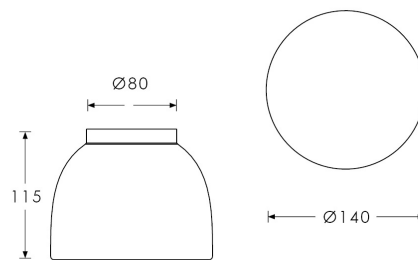

HEATHFIELD & CO

PRODUCT SPECIFICATION SHEET

WALL LIGHT | ORLA SMALL

WALL LIGHT

Material: Brass & Glass
Finish shown: Speckle
Metalwork finish: Satin Brass
Code: WL-ORLA-SBRS-SPEC-00S

SWITCHING & PLUG

Hardwired

WEIGHT

1 kg approx

LAMPING

1x G9 Lampholder. LED bulb recommended.

FIXING NOTE

It is the buyer's responsibility to ensure that suitable fixings are used.

WARRANTY

12 Months

FINISHING NOTE

Our carefully selected glass and metalwork components are all hand finished by skilled artisans and as such no two products are exactly the same - something that adds to the unique charm of this product.

CLEANING INSTRUCTIONS

The finishes on this luminaire only require regular cleaning with a soft dry duster. Abrasive or chemical cleaners may harm the finish and should not be used. Shade to be dusted with a clean dry cloth.

Dimensions in mm and approximate

H&CO

Decorative lighting
for beautiful spaces

www.heathfield.co.uk | +44 (0) 1732 350450 | sales@heathfield.co.uk

Unit 1, Priory Road, Tonbridge, Kent, TN9 2AF, United Kingdom