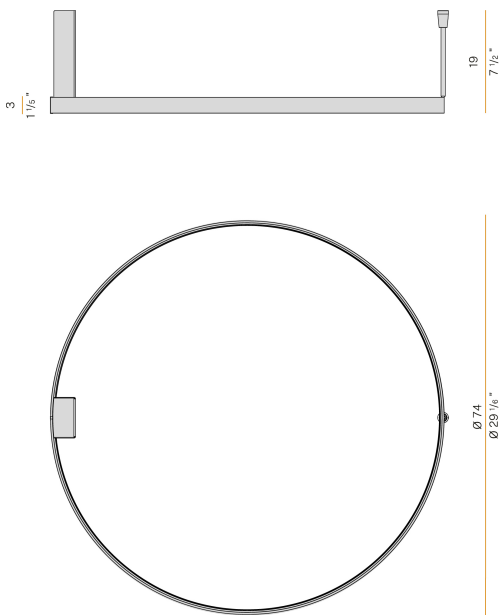

Technical drawing