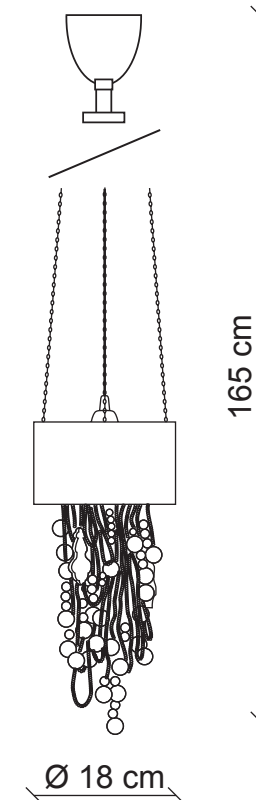

PATRIZIAGARGANTI Firenze

BAGA
LOVELY LIGHT Contemporary

art. CR54

1 light Chandelier

Finish: Nickel

Lampshades: Newspaper paper

Accessories: Clear methacrilate and
crystals

m³ 0,08
Kg 2