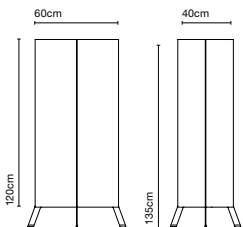

LaFlaca 120

LaFlaca 90