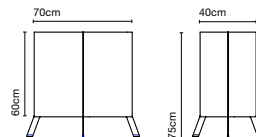

Dimmer Casambi IP65

ABS case with powder-coated aluminum trim. Bluetooth smart wireless trailing edge dimmer that adjusts light intensity or switches the lamp ON/OFF. Available in Android or iOS with the app Casambi.

Like a folding screen, LaFlaca's large, flat profile allows you to partition your space using light, and delineate or combine different ambiances.

LaFlaca
E27 LED Standard 8W
2700K

● Beige

Black electrical cord

Stainless steel structure, lacquered in grey and wrapped in a textilene shade. Translucent methacrylate diffuser.

- [Download](#) Assembly instructions
- [Download](#) Energy label
- [Download](#) 2D
- [Download](#) 3D
- [Download](#) Photometric data

IP65