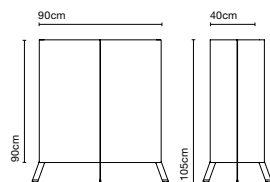

LaFlaca 90

LaFlaca 60

Dimmer Casambi IP65

ABS case with powder-coated aluminum trim. Bluetooth smart wireless trailing edge dimmer that adjusts light intensity or switches the lamp ON/OFF. Available in Android or iOS with the app Casambi.

Like a folding screen, LaFlaca's large, flat profile allows you to partition your space using light, and delineate or combine different ambiances.

LaFlaca
E27 LED Standard 8W
2700K

● Beige

Black electrical cord

Stainless steel structure, lacquered in grey and wrapped in a textilene shade. Translucent methacrylate diffuser.

- [Download](#) Assembly instructions
- [Download](#) Energy label
- [Download](#) 2D
- [Download](#) 3D
- [Download](#) Photometric data

IP65