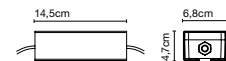

ABS case with powder-coated aluminum trim. Bluetooth smart wireless trailing edge dimmer that adjusts light intensity or switches the lamp ON/OFF. Available in Android or iOS with the app Casambi.