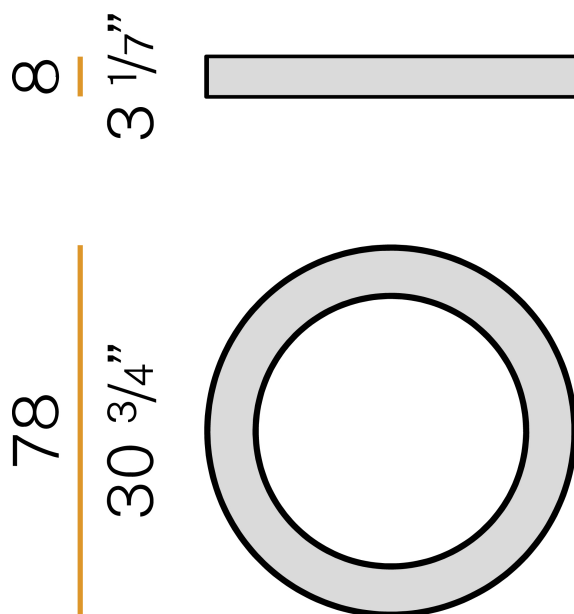

PANZERI

Silver Ring

220-240V AC dimmable (DALI/Push DIM)

P08202.080.0402

Data sheet

CODE	P08202.080.0402
SYSTEM POWER CONSUMPTION	45W
EFFICACY	67.84lm/W
LIGHT SOURCE	LED
COLOUR TEMPERATURE	3000K Ra>90
LIGHT DISTRIBUTION	diffused
POWER SUPPLY	220-240V AC
FREQUENCY	50/60Hz
ELECTRICAL CONFIGURATION	dimmable (DALI/Push DIM)
DRIVER	integrated included
NOMINAL LUMINOUS FLUX	6111lm
LUMEN OUTPUT	3053lm
EFFICIENCY	50%
WEIGHT	7,63 Kg
PROTECTION DEGREE	IP40
COLOUR TOLLERANCES	SDCM 3
GLOW WIRE TEST PERFORMANCE	850°
PACKING DIMENSIONS	90,0 x 18,0 x 90,0 cm

Ceiling or wall lighting fixture for interiors, with direct light emission.
Pickled sheet metal ceiling/wall bracket in polyacrylic paint.
Pickled sheet metal structure in polyacrylic paint.
Aluminium dissipation plates.
Pickled sheet metal covers in white, black or bronze polyacrylic paint, or with gold leaf coating.
Modelled polycarbonate diffuser with opaline finish.

Technical drawing

Application

Polar diagram