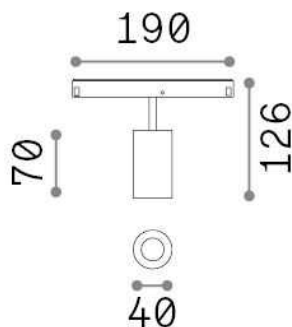

General info

Technical - Systems

Ean	8021696317984
Item	EGO TRACK SINGLE 08W 4000K ON-OFF BK
Installation	Systems
Guarantee	5 years
Gross weight	0.3 kg
Volume	0.001734 m ³

Technical info

Net weight	0.2 kg
Insulation class	III
Protection index	IP20
Compliance	CE
Operating temperature	0° ~ +40 °C
Dimmer	NO, On-Off
Power output	48 V DC
Power supply	Required, remoted, not included NO
Adjustability	vert. 0°-90° , orizz. 0°-335°
Accessories not included	Honeycomb filter, Ego profile

Source info

Integrated source	Integrated LED module
Replaceable source	Replaceable (by qualified operators only)
Power	8 W
Emission	Direct
Max consumption	max 8,00 W
Features LED	LED COB CITIZEN
CCT LED	4000 K
Duration LED (t. 25°c)	50000 h
CRI	> 90
SDCM	3
Light beam	30°
Light beam flux	900 lm
Useful light flux	790 lm
Photobiological risk	1