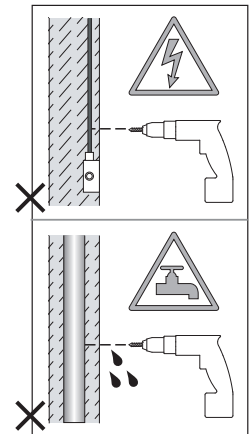

IT Tutti i prodotti che includono ballast elettronici / driver non devono essere installati sugli stessi circuiti elettrici come anche prodotti con carichi induttivi quali lampadari a fluorescenza magnetica, motori o ventilatori. I carichi induttivi possono generare scariche eccessive che possono danneggiare i ballast.

DE Produkte mit elektronischen Vorschaltgeräten/ Treibern dürfen nicht im selben Stromkreislauf installiert werden wie Verbraucher mit induktiven Lasten, z.B. magnetische Leuchtstofflampen, Motoren oder Ventilatoren. Induktive Lasten können übermäßige Spannungsspitzen erzeugen, die elektronische Vorschaltgeräte beschädigen könnten.

GB
PLEASE READ THE INSTRUCTIONS CAREFULLY
BEFORE COMMENCING ASSEMBLY

Live: Normally Brown / Red
Neutral: Normally Blue / Black
Earth: Normally Green / Yellow

FR
LIRE ATTENTIVEMENT LES INSTRUCTIONS
AVANT DE COMMENCER LE MONTAGE

Phase: Normalement Brun / Rouge
Neutre: Normalement Bleu / Noir
Terre: Normalement Vert / Jaune

IT
LEGGERE ATTENTAMENTE LE ISTRUZIONI
PRIMA DI COMINCIARE L'ASSEMBLAGGIO

Cavo positivo: normalmente marrone o rosso
Cavo neutro: normalmente blu o nero
Cavo terra: normalmente verde o giallo

DE
LESEN SIE BITTE DIE ANWEISUNGEN
SORGFALTIG DURCH, BEVOR SIE MIT DEM
ZUSAMMENBAUEN BEGINNEN

Phase: Normalerweise Braun / Rot
Nulleiter: Normalerweise Blau / Schwarz
Erde: Normalerweise Grün / Gelb