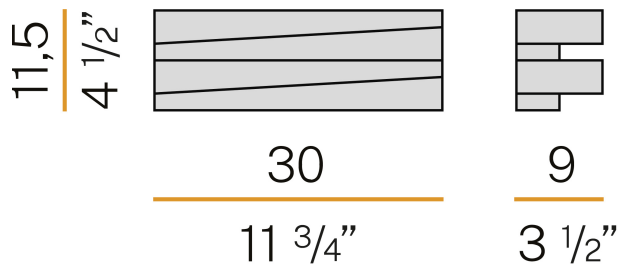

PANZERI

Cross

220-240V AC ON-OFF

A04921.030.0101

 gold leaf

Data sheet

| | |
|--------------------------|-----------------------|
| CODE | A04921.030.0101 |
| SYSTEM POWER CONSUMPTION | 20W |
| EFFICACY | 117lm/W |
| LIGHT SOURCE | LED |
| COLOUR TEMPERATURE | 3000K Ra>80 |
| LIGHT DISTRIBUTION | diffused |
| POWER SUPPLY | 220-240V AC |
| FREQUENCY | 50/60Hz |
| ELECTRICAL CONFIGURATION | ON-OFF |
| DRIVER | integrated included |
| NOMINAL LUMINOUS FLUX | 3000lm |
| LUMEN OUTPUT | 2340lm |
| EFFICIENCY | 78% |
| WEIGHT | 1,22 Kg |
| PROTECTION DEGREE | IP20 |
| COLOUR TOLLERANCES | SDCM <4 |
| PACKING DIMENSIONS | 22,0 x 35,0 x 27,0 cm |

Wall lighting fixture for interiors, with direct and indirect light emission.
Pickled sheet metal structure in polyacrylic paint.

Pickled sheet metal cover in white or mat brass polyacrylic paint, or with gold leaf coating.

Diffuser in modelled frosted glass.

Technical drawing

Polar diagram

cd/klm
— C0 - C180 - - - C90 - C270