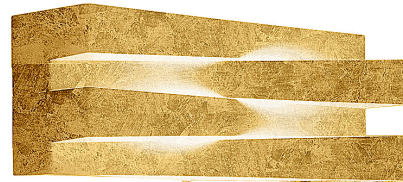

PANZERI

Cross

220-240V AC ON-OFF

A04921.030.0101

 gold leaf

Data sheet

| | |
|--------------------------|-----------------------|
| CODE | A04921.030.0101 |
| SYSTEM POWER CONSUMPTION | 20W |
| EFFICACY | 117lm/W |
| LIGHT SOURCE | LED |
| COLOUR TEMPERATURE | 3000K Ra>80 |
| LIGHT DISTRIBUTION | diffused |
| POWER SUPPLY | 220-240V AC |
| FREQUENCY | 50/60Hz |
| ELECTRICAL CONFIGURATION | ON-OFF |
| DRIVER | integrated included |
| NOMINAL LUMINOUS FLUX | 3000lm |
| LUMEN OUTPUT | 2340lm |
| EFFICIENCY | 78% |
| WEIGHT | 1,22 Kg |
| PROTECTION DEGREE | IP20 |
| COLOUR TOLLERANCES | SDCM <4 |
| PACKING DIMENSIONS | 22,0 x 35,0 x 27,0 cm |

Wall lighting fixture for interiors, with direct and indirect light emission.
Pickled sheet metal structure in polyacrylic paint.

Pickled sheet metal cover in white or mat brass polyacrylic paint, or with gold leaf coating.