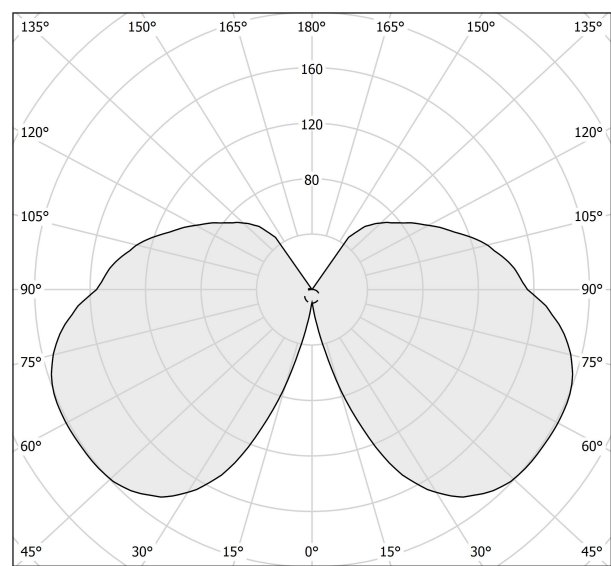

PANZERI

Cross

220-240V AC ON-OFF

A04921.030.0101

 gold leaf

Data sheet

| | |
|--------------------------|-----------------------|
| CODE | A04921.030.0101 |
| SYSTEM POWER CONSUMPTION | 20W |
| EFFICACY | 117lm/W |
| LIGHT SOURCE | LED |
| COLOUR TEMPERATURE | 3000K Ra>80 |
| LIGHT DISTRIBUTION | diffused |
| POWER SUPPLY | 220-240V AC |
| FREQUENCY | 50/60Hz |
| ELECTRICAL CONFIGURATION | ON-OFF |
| DRIVER | integrated included |
| NOMINAL LUMINOUS FLUX | 3000lm |
| LUMEN OUTPUT | 2340lm |
| EFFICIENCY | 78% |
| WEIGHT | 1,22 Kg |
| PROTECTION DEGREE | IP20 |
| COLOUR TOLLERANCES | SDCM <4 |
| PACKING DIMENSIONS | 22,0 x 35,0 x 27,0 cm |

Diffuser in modelled frosted glass.

Technical drawing

Polar diagram

cd/klm
— C0 - C180 - - - C90 - C270