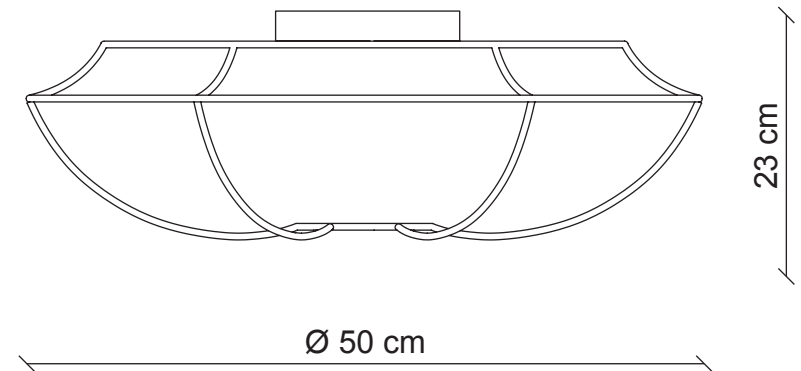

PATRIZIAGARGANTI

Firenze

The soul light

Nana Collection

6 lights ceiling lamp

Crystals	Finish
	 polished nickel
	 gold plated

PG442

PG443

6x
40W E14
not supplied

Kg 5
m³ 0,19