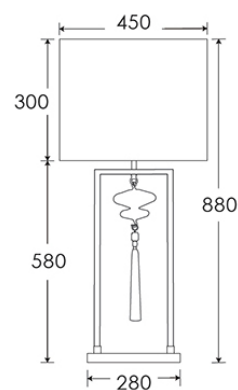

Lamps not included

BASE HEIGHT: 580 mm / 23"

TOTAL HEIGHT: 880 mm / 34<sup>1/2</sup>"

BASE WIDTH: 280 mm / 11"

SHADE WIDTH: 450 mm / 17<sup>3/4</sup>"

UKCA / CE / UL COMPLIANT

\*Please refer to our Terms & Conditions for further information.

Dimensions in mm and approximate

H&CO

LIGHT BEYOND DESIGN