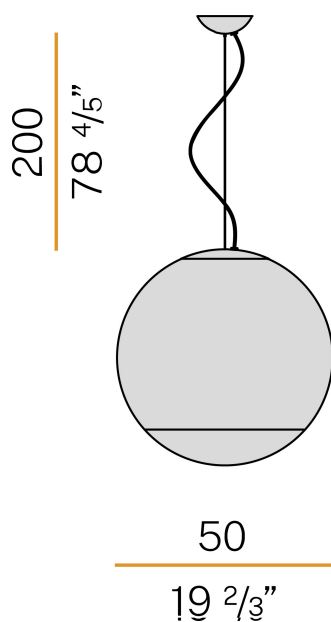

PANZERI

Smoke

220-240V AC

L01540.050.0200

 titanium/smoky grey diffuser

Data sheet

CODE	L01540.050.0200
SYSTEM POWER CONSUMPTION	max 116W
EFFICACY	11.47lm/W
LIGHT SOURCE	LED retrofit / halogen
LIGHT SOURCE KIT	* included
COMPATIBLE SOURCES	LED retrofit bulb 21W E27 2700K Ra80 2500lm (dimmmable)* / max 116W E27
COLOUR TEMPERATURE	2700K Ra>80
LIGHT DISTRIBUTION	diffused
POWER SUPPLY	220-240V AC
FREQUENCY	50/60Hz
NOMINAL LUMINOUS FLUX	2500lm
LUMEN OUTPUT	1330lm
EFFICIENCY	53.2%
WEIGHT	7,02 Kg
PROTECTION DEGREE	IP20
PACKING DIMENSIONS	0,0 x 0,0 x 0,0 cm

Suspension lighting fixture for interiors, with direct and indirect light emission. Pickled sheet metal structure in titanium polyacrylic paint. Diffuser in hand-crafted blown glass with white or smoke-grey shaded effect. 2m (78,7") long steel suspension cable. 2m (78,7") long power cable in transparent PVC. Power canopy with galvanized sheet metal ceiling bracket and pickled sheet metal covering in titanium polyacrylic paint.

Technical drawing

Polar diagram