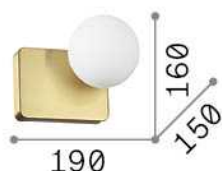

General info

Indoor - Wall lamps

Ean	8021696314334
Item	PENTA AP1
Installation	Wall lamps
Guarantee	5 years
Gross weight	0.88 kg
Volume	0.006048 m ³

Technical info

Net weight	0.6 kg
Insulation class	II
Protection index	IP20
Compliance	CE
Operating temperature	0° ~ +40 °C
Dimmer	Determined by the light bulb
Power output	220-240 V AC
Power supply	Not required

Source info

Integrated source	Light bulb (included)
Replaceable source	No
Power	G9 max 1 x 4 W
Emission	Diffuse
Max consumption	-
Bulb included	1 - E14 OLIVA 4W 3000K CRI80 SATIN