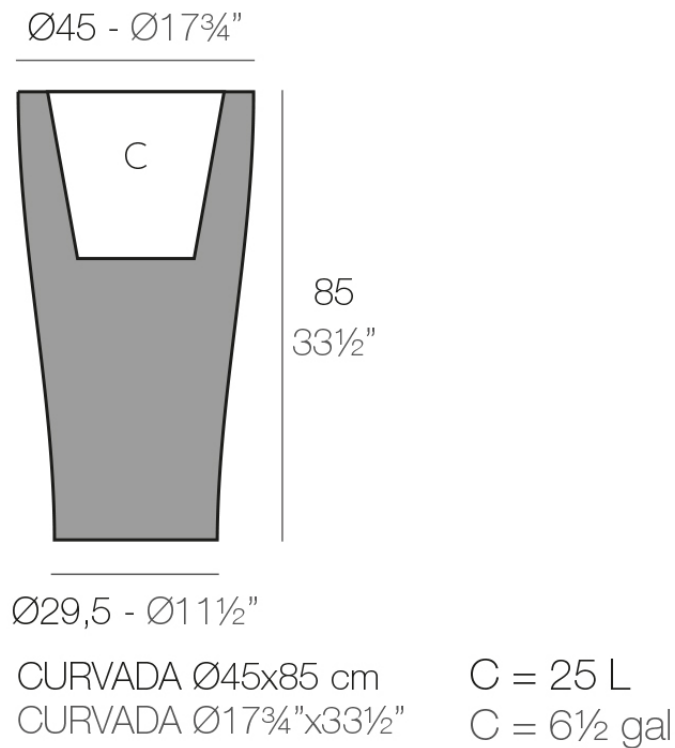

## Description

Pot made of polyethylene resin by rotational moulding. 100% Recyclable. Item suitable for indoor and outdoor use. Available in different finishes.

Weight: 7.5 Kg