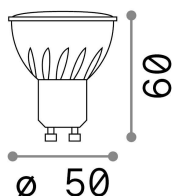

General info

Lampadine e accessori - Lampadine gu10

Ean	8021696101378
Item	GU10 07W 620Lm 3000K CRI90
Installation	-
Guarantee	5 years
Gross weight	0.04 kg
Volume	0.000163 m ³

Technical info

Net weight	0.04 kg
Insulation class	-
Compliance	CE
Power output	220-240 V AC 50/60 Hz
Dimmer	NO, On-Off
Power supply	Not required

Source info

Power	7 W
Emission	Direct
Max consumption	max 7,00 W
CCT LED	3000 K
Duration LED (t. 25°C)	25000 h
CRI	> 90
Light beam	108 °
Useful light flux	620 lm
Photobiological risk	EXEMPT