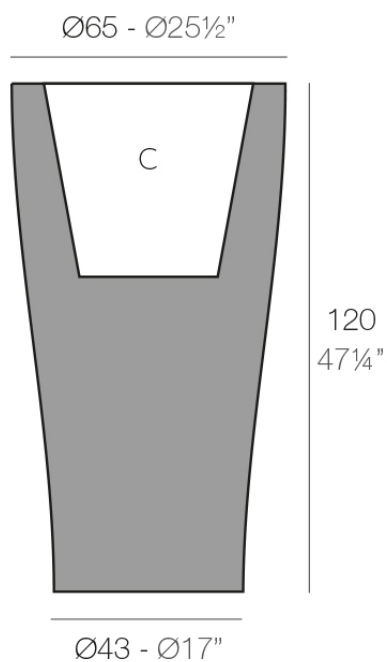

Info

Description

Pot made of polyethylene resin by rotational moulding. 100% Recyclable. Item suitable for indoor and outdoor use. Available in different finishes.

Weight: 14 Kg

CURVADA $\text{Ø}65 \times 120$ cm
 CURVADA $\text{Ø}25\frac{1}{2}" \times 47\frac{1}{4}"$