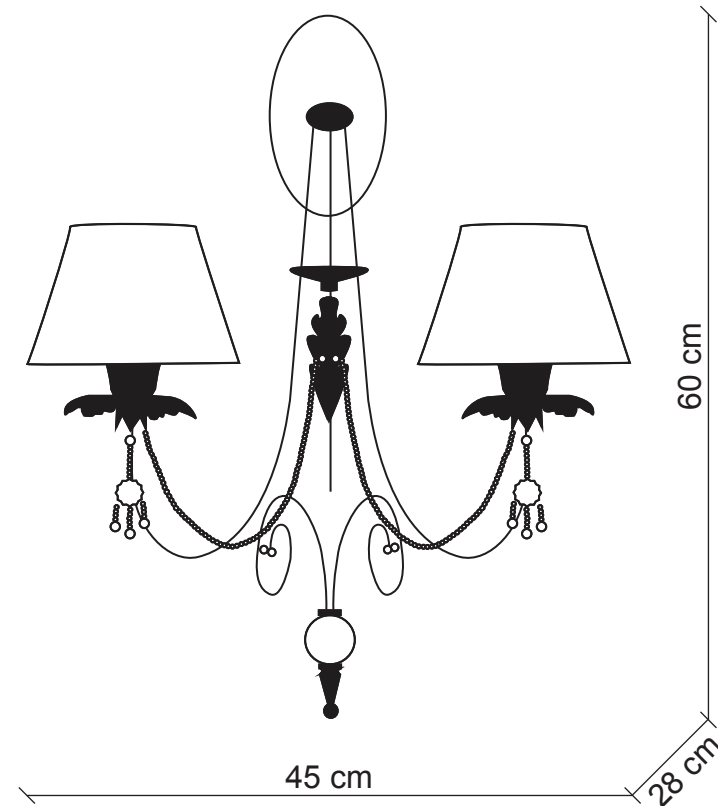

# PATRIZIAGARGANTI

Firenze

**BAGA** XXI Century  
LOVELY LIGHT

**art. 941**

2 lights Wall lamp

**Finish:** Gold leaf

**Lampshades:** Natural straw, white taffeta inside

**Accessories:** Clear and ruby red crystals

m<sup>3</sup> 0,17  
Kg 1,6