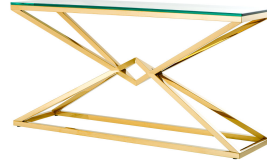

E I C H H O L T Z

25 YEARS OF LUXURY

SPECIFICATION SHEET

Item no.	109874
Item description	Console Table Connor 150 x 40 x H.74 cm gold fin
Category	Tables
Type	Console tables
Country of origin	China

ITEM MEASUREMENTS (CM / KG)

Dimensions	150 x 40 x H. 74 cm
Net weight	34

SPECIFICATIONS

Material(s)	Stainless steel Glass
Finish(es)/colour(s)	Gold finish clear glass
Suitable for	Indoor use only

PACKAGE INFORMATION (MTR/KG)

109874A - Console Table Connor gold finish - Stand - 1pc(s)

Package measurements	1,525 x 0,425 x 0,76
Volume	0,4926
Gross weight	16,80

109874B - Console Table Connor gold finish - Glass - 1pc(s)

Package measurements	1,555 x 0,46 x 0,055
Volume	0,0393
Gross weight	24,20