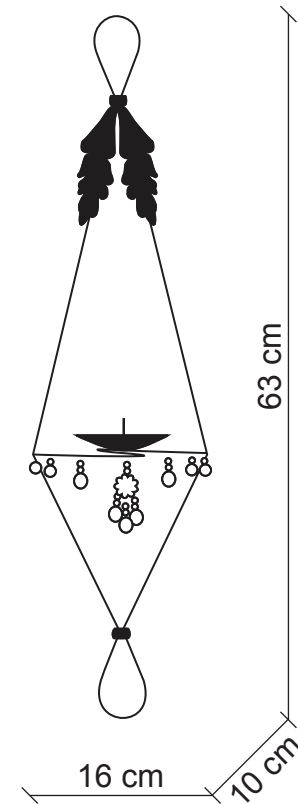

PATRIZIAGARGANTI

Firenze

BAGA XXI Century
LOVELY LIGHT

art. 1001

Candlestick

Finish: Nickel

Accessories: Clear and amethyst crystals

m³ 0,08
Kg 0,7