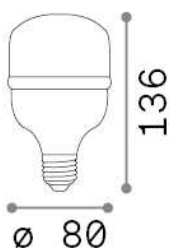

General info

Lampadine e accessori - Bin

Ean	8021696296197
Item	E27 BIN 20W 3000K CRI80 BIANCO
Installation	-
Guarantee	5 years
Gross weight	0.1 kg
Volume	0.00089 m ³

Technical info

Net weight	0.07 kg
Insulation class	-
Compliance	CE
Power output	220-240 V AC 50/60 Hz
Dimmer	NO, On-Off
Power supply	Not required

Source info

Power	20 W
Emission	Diffuse
Max consumption	max 20,00 W
CCT LED	3000 K
Duration LED (t. 25°C)	25000 h
CRI	> 80
Light beam	-
Useful light flux	2000 lm
Photobiological risk	EXEMPT