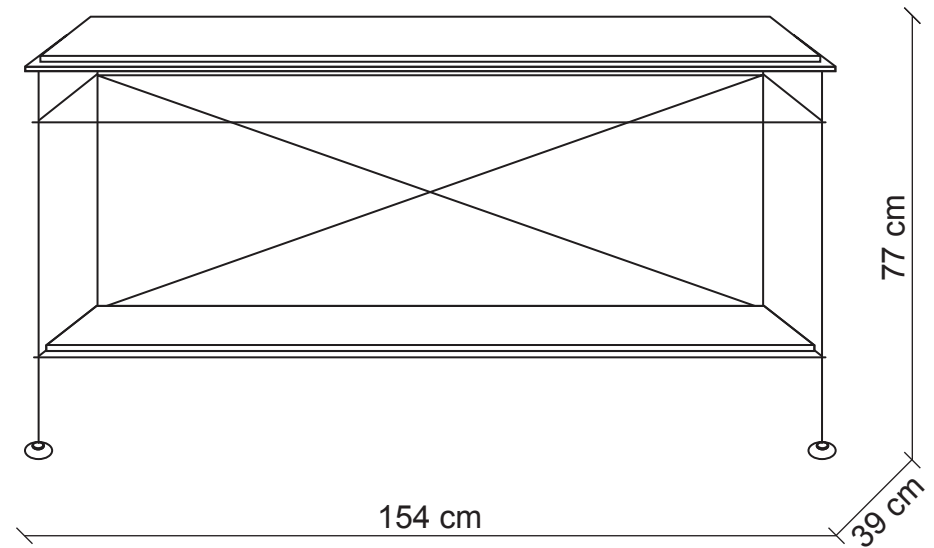

PATRIZIAGARGANTI

Firenze

BAGA XXI Century
LOVELY LIGHT

art. 2014

Consolle

Finish: Silver leaf with protected nickel details

Top: Acid silver wood

m³ 0,57
Kg 31,8