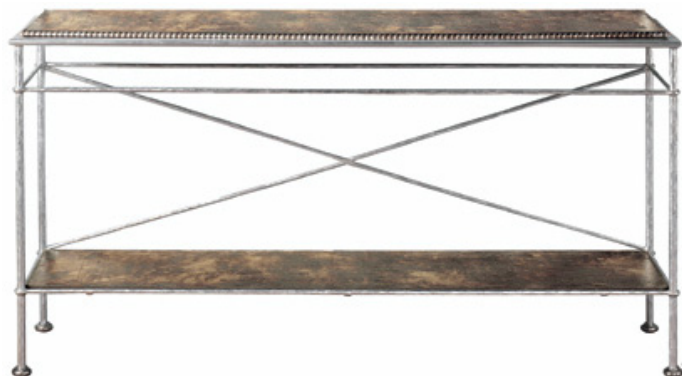

PATRIZIAGARGANTI

Firenze

BAGA XXI Century
LOVELY LIGHT

art. 2014

Consolle

Finish: Silver leaf with protected nickel details

Top: Acid silver wood

m³ 0,57
Kg 31,8