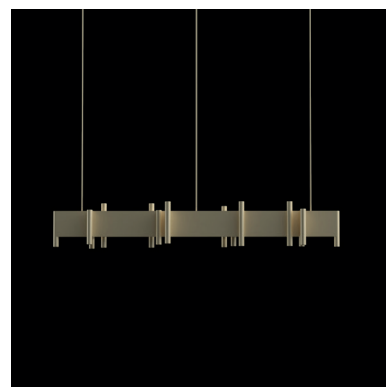

Name **ALDWYCH 2M**
 Number **N144**
 Collection **ARTON**

TEKNA

General

Location Indoor
 Main material Aluminium
 IP rating IP20
 Class I
 Bathroom zone Zone 3
 Voltage 230V
 Driver required Integrated
 Cable length (m) .
 Dimensions (mm) 380x310x2040
 Mounting method Suspension rod
 Gross weight (kg) .
 Net weight (kg) .
 Packaging (mm) .
 Energy Efficiency % .

Lamp

Included XOB
 Light source 20
 Number of light sources .
 Socket type LED engine
 Bulb shape .
 Max lamp length (mm) 9.9W
 Power consumption 750lm / 800lm
 Luminous flux 2700K / 3000K
 Color temperature 95
 CRI 25.000h
 Lifetime 24° / 38°
 Beam angle .