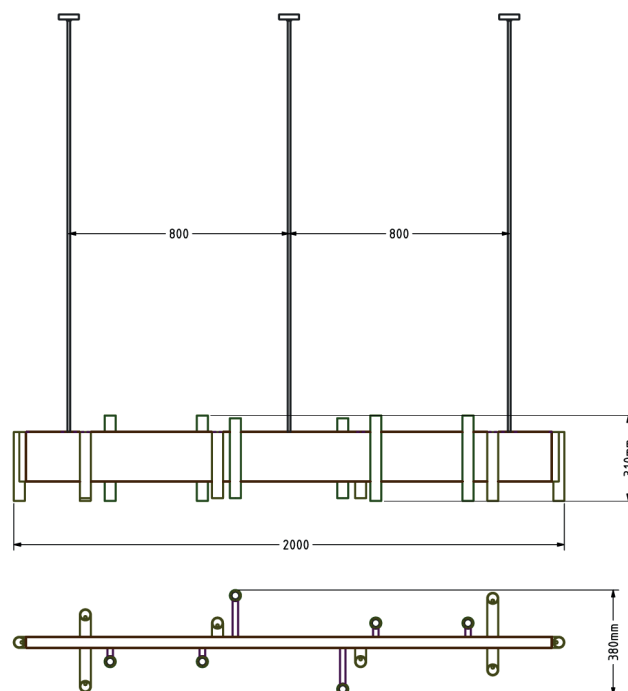

Name **ALDWYCH 2M**
 Number **N144**
 Collection **ARTON**

TEKNA

General

Location Indoor
 Main material Aluminium
 IP rating IP20
 Class I
 Bathroom zone Zone 3
 Voltage 230V
 Driver required Integrated
 Cable length (m) .
 Dimensions (mm) 380x310x2040
 Mounting method Suspension rod
 Gross weight (kg) .
 Net weight (kg) .
 Packaging (mm) .
 Energy Efficiency % .

Lamp

Included XOB
 Light source 20
 Number of light sources .
 Socket type LED engine
 Bulb shape .
 Max lamp length (mm) 9.9W
 Power consumption 750lm / 800lm
 Luminous flux 2700K / 3000K
 Color temperature 95
 CRI 25.000h
 Lifetime 24° / 38°
 Beam angle .