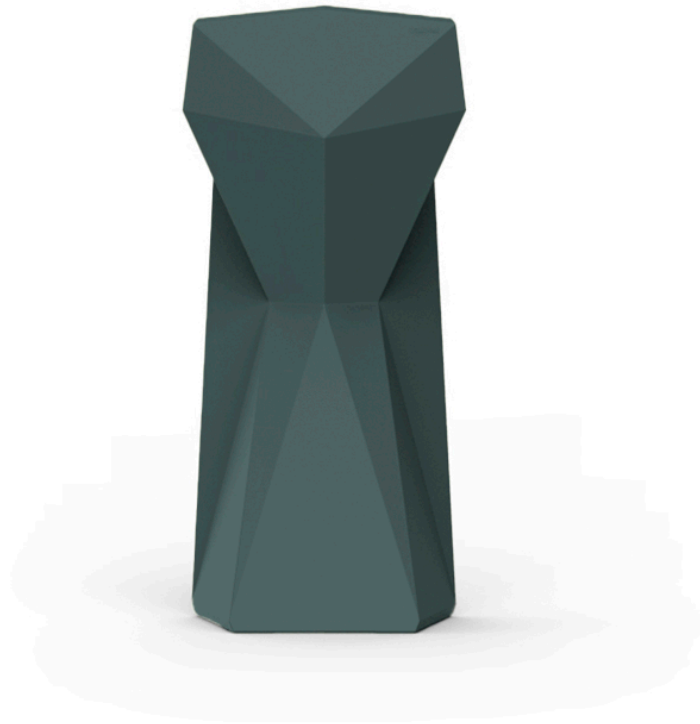

Products / Stools & Ottomans / Vertex Bar Stool

Vertex bar stool

by Karim Rashid

One of the latest great works by **KARIM RASHID**, we can find it in **VERTEX**, a family of ultra-contemporary sculpted outdoor & indoor designer furniture collection designed for the Spanish brand **VONDOM**.

Info

Description

Made of polyethylene resin by rotational moulding. 100% Recyclable. Item suitable for indoor and outdoor use. Available in different finishes.

Weight: 5.51 Kg

VERTEX Taburete Alto

VERTEX Bar Stool