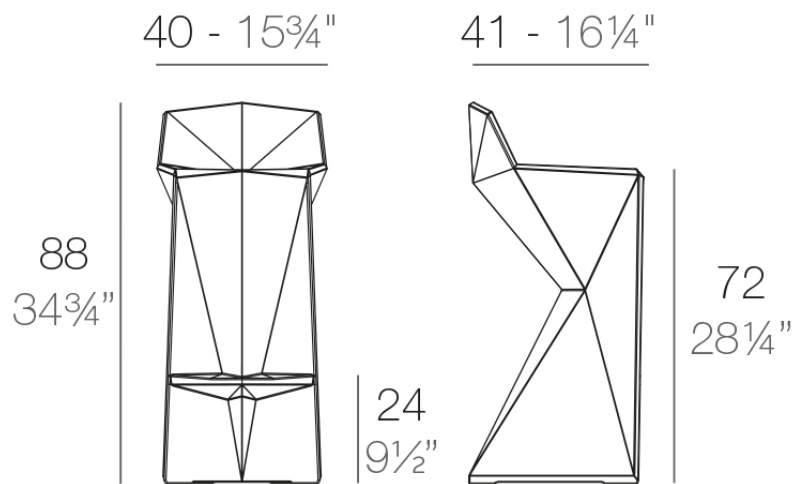

Info

Description

Made of polyethylene resin by rotational moulding. 100% Recyclable. Item suitable for indoor and outdoor use. Available in different finishes.

Weight: 5.51 Kg

VERTEX Taburete Alto

VERTEX Bar Stool