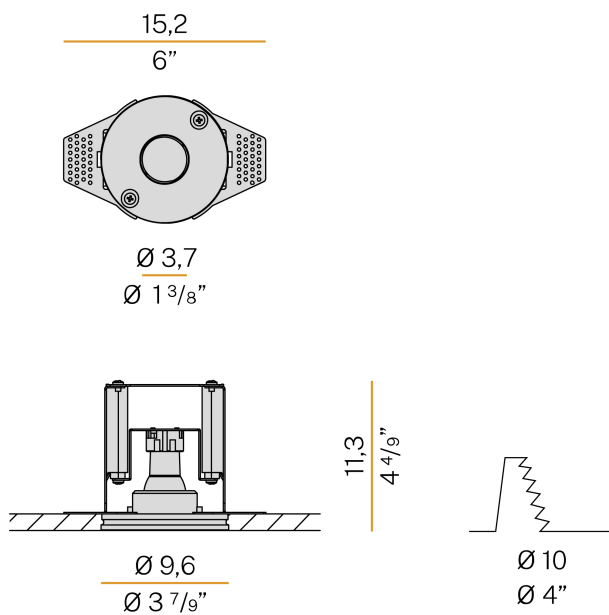

PANZERI

Click Clack

220-240V AC

XGR1212

plaster

Data sheet

CODE	XGR1212
SYSTEM POWER CONSUMPTION	max 6W
EFFICACY	42.67lm/W
LIGHT SOURCE	LED retrofit
LIGHT SOURCE KIT	not included
COMPATIBLE SOURCES	LED retrofit bulb 4W GU10 Ø 35mm 3000K Ra80 330lm (no dimming)
POWER SUPPLY	220-240V AC
FREQUENCY	50/60Hz
NOMINAL LUMINOUS FLUX	330lm
LUMEN OUTPUT	256lm
EFFICIENCY	77.6%
WEIGHT	0,45 Kg
PROTECTION DEGREE	IP20
COLOUR TOLLERANCES	SDCM -6
PACKING DIMENSIONS	13,0 x 24,0 x 12,0 cm

Lighting fixture for ceiling built-in installation for interiors, with direct light emission. Total built-in plaster structure for plasterboard. Bulb push and pull mechanism. Micro-perforated sheet metal brackets for plasterboard fixing. Built-in hole dimension: Ø 100mm (Ø 3,9")

Technical drawing

Application