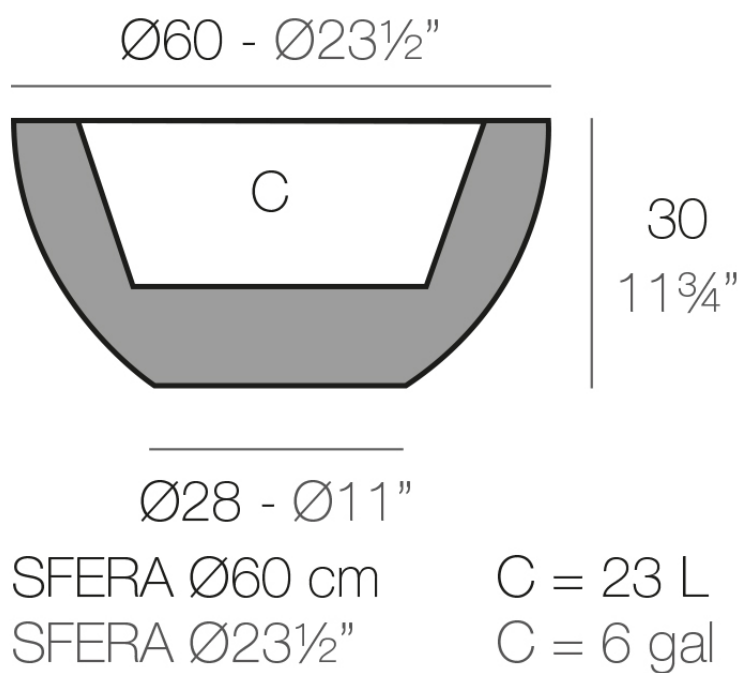

Info

Description

Pot made of polyethylene resin by rotational moulding. 100% Recyclable. Item suitable for indoor and outdoor use. Available in different finishes.

Weight: 4 Kg

Finishes

finishes

BASIC

Ref. 43860A