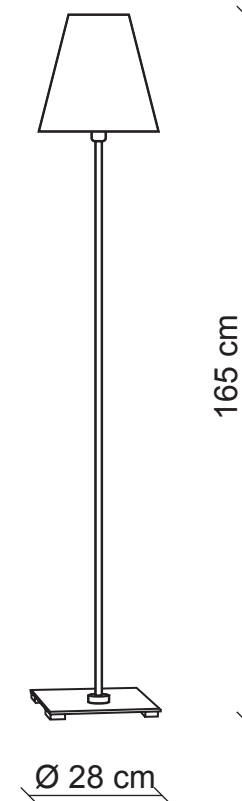

PATRIZIAGARGANTI

Firenze

BAGA Contemporary
LOVELY LIGHT

art. 2317

1 light Floor lamp

Finish: Gold leaf

Lampshades: Ivory goffered tulle

Ø 28x14
H. 28

1x
60W E14
not supplied
halogen bulb

m³ 0,34
Kg 6,8