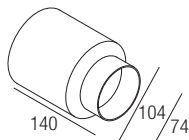

IP67 made in Italy

Supply current

3x350mA

Power

3x1W

Series wiring

Dimensions

Photometric diagrams

Code construction

XJ9 X 9

2 5 9 0
 Grey Black COR-TEN INOX AISI 316L

Optionals

CSXJ02

Recessing box

Drivers

Note: for a correct installation it is necessary to order all the codes