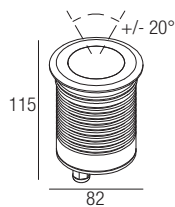

IP67 made in Italy

Supply current

3x350mA

Power

3x1W

Series wiring

Dimensions

Photometric diagrams

Code construction

XJ9 X 9

2 5 9 0
 Grey Black COR-TEN INOX AISI 316L

Optionals

CSXJ02

Recessing box

Drivers

Note: for a correct installation it is necessary to order all the codes