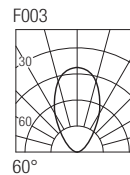

IP67 made in Italy

Supply current

3x350mA

Power

3x1W

Series wiring

Dimensions

Photometric diagrams