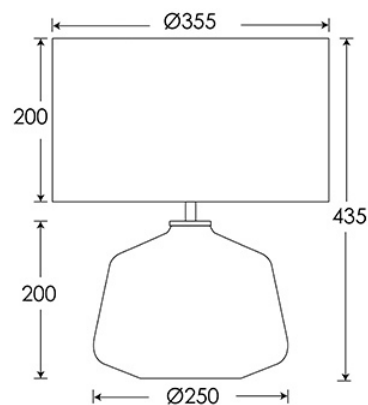

HEATHFIELD & CO

PRODUCT SPECIFICATION SHEET

Table Lamp | EDEN

LAMP BASE

Material: Ceramic
Finish shown: Moss
Metalwork: Antique Brass
Code: TL-EDEN-ABRS-MOSS

LAMPSHADE AS SHOWN

14" Flat Drum Sandstone Linen
Shade code: SH-14-FLDR
Shade lining: Prosecco PVC

FLEX

1.5 metres of Black twisted flex. Alternative colours can be specified from our collection.

SWITCHING & PLUG

Black 13 AMP UK plug & inline switch.
Alternative plug types available.

BASE WEIGHT

2.6 kg approx.

LAMPING

1 x E27 Lampholder - 60W max. LED bulb recommended.

WARRANTY

12 Months

FINISHING NOTE

The ceramic glazes that we have used on this lamp will create differences from piece to piece - variations in colour, formation and detailing. As such, it is part of the charm that no two products are exactly the same.

CLEANING INSTRUCTIONS

The finishes on this luminaire only require regular cleaning with a soft dry duster. Abrasive or chemical cleaners may harm the finish and should not be used. Shade to be dusted with a clean dry cloth.

Dimensions in mm and approximate.

H&CO

Decorative lighting
for beautiful spaces

www.heathfield.co.uk | + 44 (0) 1732 350450 | sales@heathfield.co.uk
Unit 1, Priory Road, Tonbridge, Kent, TN9 2AF, United Kingdom