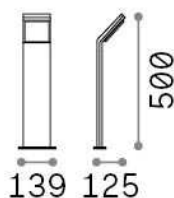

General info

Outdoor - Floor lamps

Ean	8021696322568
Item	STYLE PT H050 COFFEE 4000K
Installation	Floor lamps
Guarantee	5 years
Gross weight	1.02 kg
Volume	0.012167 m ³

Technical info

Net weight	1.02 kg
Insulation class	I
Protection index	IP54
Compliance	CE
Operating temperature	-15° ~ +45 °C
Dimmer	NO, On-Off
Power output	100-240 V AC 50/60 Hz
Power supply	In-built, included Replaceable (by qualified operators only), electronic

Source info

Integrated source	Integrated LED module
Replaceable source	No
Power	9 W
Emission	Direct
Max consumption	max 9,00 W
Features LED	LED SMD
CCT LED	4000 K
Duration LED (t. 25°C)	30000 h
CRI	> 80
Light beam	120°
Light beam flux	1100 lm
Useful light flux	820 lm