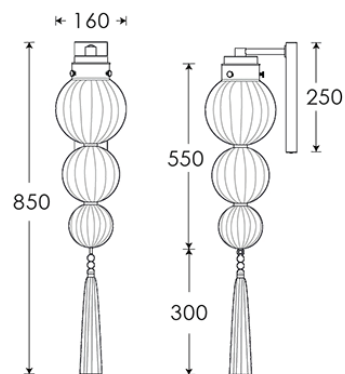

HEATHFIELD & CO

PRODUCT SPECIFICATION SHEET

Wall Light | MEDINA NICKEL LUSTRE

WALL LIGHT

Material: Metal & Glass
Finish shown: Lustre
Code: WL-MED3-PLNL-LUST-SLV

TASSEL

Complete with Purple tassel

SWITCHING & PLUG

Hardwired

WEIGHT

1.9 kg approx.

LAMPING

1 x E27 Lampholder - 40W max. LED bulb recommended.

FIXING NOTE

It is the buyer's responsibility to ensure that suitable fixings are used.

WARRANTY

12 Months

FINISHING NOTE

All our glasswork is hand blown and will vary from piece to piece - variations in form and proportion. Colour formation, pattern and finishing details are unique to each lamp and it is part of the charm that no two products are exactly the same.

CLEANING INSTRUCTIONS

The finishes on this luminaire only require regular cleaning with a soft dry duster. Abrasive or chemical cleaners may harm the finish and should not be used. Shade to be dusted with a clean dry cloth.

Dimensions in mm and approximate

H&CO

Decorative lighting
for beautiful spaces

www.heathfield.co.uk | + 44 (0) 1732 350450 | sales@heathfield.co.uk

Unit 1, Priory Road, Tonbridge, Kent, TN9 2AF, United Kingdom