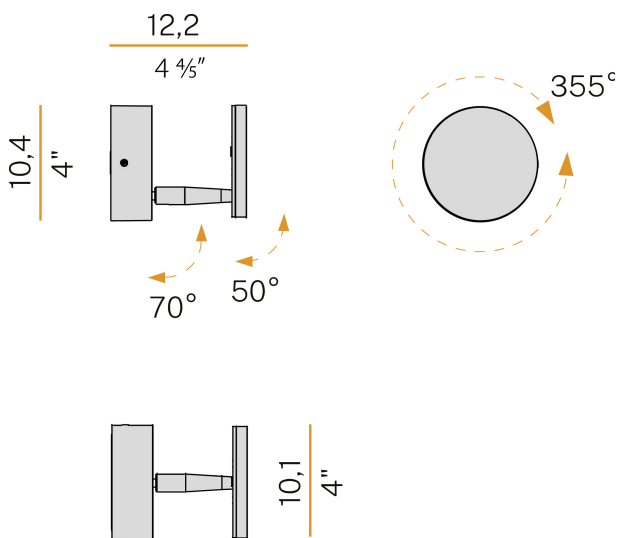

PANZERI

Bella

220-240V AC dimmable (Step DIM)

A05219.011.0509

mat brass

Data sheet

CODE	A05219.011.0509
SYSTEM POWER CONSUMPTION	5W
EFFICACY	77.6lm/W
LIGHT SOURCE	LED
LIGHT SOURCE LIFETIME	L80 (B10) 70.000h
COLOUR TEMPERATURE	2700K Ra>90
LIGHT DISTRIBUTION	adjustable
POWER SUPPLY	220-240V AC
FREQUENCY	50/60Hz
ELECTRICAL CONFIGURATION	dimmable (Step DIM)
DRIVER	integrated included
NOMINAL LUMINOUS FLUX	460lm
LUMEN OUTPUT	388lm
EFFICIENCY	84.3%
WEIGHT	0,56 Kg
PROTECTION DEGREE	IP20
COLOUR TOLLERANCES	SDCM 3
PACKING DIMENSIONS	12,0 x 24,0 x 13,0 cm

Ceiling or wall lighting fixture for interiors, with swivelling light beam.
Galvanized sheet metal ceiling or wall bracket.
Die-cast aluminium wall plate in white, black, bronze, mat brass or titanium polyacrylic paint.
Turned brass joints in polyacrylic paint.
Die-cast aluminium structure in polyacrylic paint.
Die-cast aluminium head rotating on three axes in polyacrylic paint.
Modelled acrylic diffuser with mat finish.
Aluminium closing disk in polyacrylic paint.
Push-button to adjust luminosity according to 5 levels of visual comfort.

Technical drawing

Application