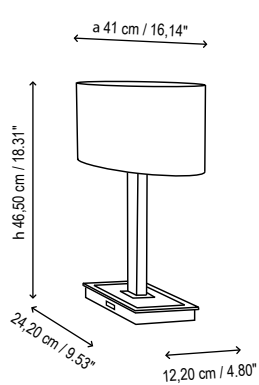

Measures

Lamps description

⚡ Grounding: compulsory

💡 1 x 60 W E26 A15 INC

💡 1 x 5 W E26 A15 LED

Voltage: 120V~60Hz

📦 1 Box 17.72 x 17.72 x 13.78 inches

Vol.: 2.5038 ft³

Weight: 6.61 lbs

Certifications:

**IMPORTANT NOTE:**  
Must mount horizontally on 2" x 4" rectangular junction box. / Optional cover plate available for standard junction box mount.

Surface back box 6.6" x 3"

Lampshade 16.14"x6.89"x5.91"  
Without diffuser

Lampshade 16.14"x6.89"x5.91"  
With diffuser

Shade with upper difusser can only go with INCANDESCENT bulbs. NOT suitable with compact bulbs.

Standard shade does not include the black glass diffuser. See Mei Oval mesa shade for reference.

Oval A/02

Oval S/100

Oval M/44

Oval M/47

Oval M/57

Oval P/154