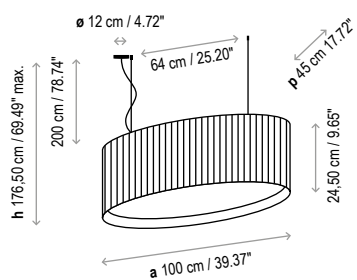

Measures

Lamps description

⚡ Grounding: compulsory

💡 1 x 60 W E26 A15 INC

💡 1 x 5 W E26 A15 LED

Voltage: 120V~60Hz

📦 1 Box 17.72 x 17.72 x 13.78 inches

Vol.: 2.5038 ft³

Weight: 6.61 lbs

Certifications:

**IMPORTANT NOTE:**  
Must mount horizontally on 2" x 4" rectangular junction box. / Optional cover plate available for standard junction box mount.

Surface back box 6.6" x 3"

Lampshade 16.14"x6.89"x5.91"  
Without diffuser

Lampshade 16.14"x6.89"x5.91"  
With diffuser

Shade with upper difusser can only go with INCANDESCENT bulbs. NOT suitable with compact bulbs.

Standard shade does not include the black glass diffuser. See Mei Oval mesa shade for reference.

Oval A/02

Oval S/100

Oval M/44

Oval M/47

Oval M/57

Oval P/154