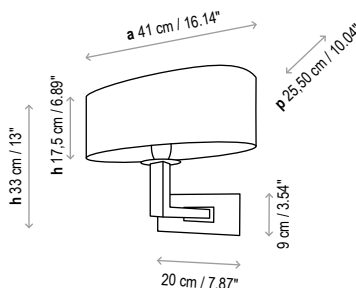

Name: Oval A/02

Design: Joana Bover / 2007

Typology: Wall lamp

Environment: Indoor

Technical description:

Wall sconce releasing warm diffused light through oval lamp shade available in white, cream, or black translucent hand wrapped polyester blend ribbon, or white cotton. Brass structure mounted on iron back plate is available in various finishes: satin nickel, brilliant chrome, dark leather with nickel trim, caramel leather with nickel trim, or chrome black glass. Upper glass diffuser is not suitable for compact bulb lighting, due to their extended length. The standard wall light shade not include diffuser. Additional upper diffusers are available for order.

Measures

Lamps description

⚡ Grounding: compulsory

💡 1 x 60 W E26 A15 INC

💡 1 x 5 W E26 A15 LED

Voltage: 120V~60Hz

📦 1 Box 17.72 x 17.72 x 13.78 inches

Vol.: 2.5038 ft³

Weight: 6.61 lbs

Certifications:

**IMPORTANT NOTE:**  
Must mount horizontally on 2" x 4" rectangular junction box. / Optional cover plate available for standard junction box mount.

Surface back box 6.6" x 3"

Lampshade 16.14"x6.89"x5.91"  
Without diffuser

Lampshade 16.14"x6.89"x5.91"  
With diffuser

Shade with upper difusser can only go with INCANDESCENT bulbs. NOT suitable with compact bulbs.

Standard shade does not include the black glass diffuser. See Mei Oval mesa shade for reference.