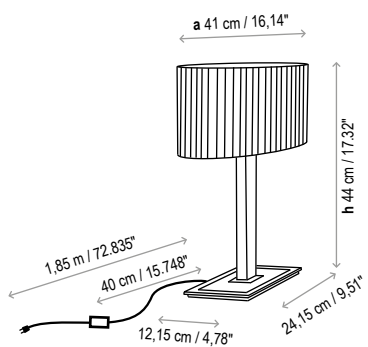

Oval A/02

Oval S/100

Oval M/44

Oval M/47

Oval M/57