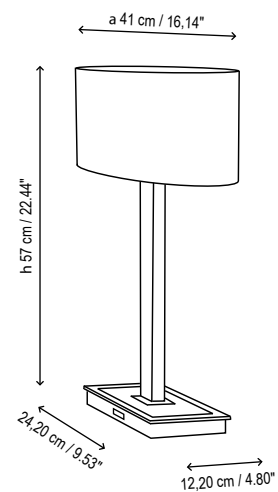

Measures

Lamps description

⚡ Grounding: compulsory

💡 1 x 60 W E26 A15 INC

💡 1 x 5 W E26 A15 LED

Voltage: 120V~60Hz

📦 1 Box 17.72 x 17.72 x 13.78 inches

Vol.: 2.5038 ft³

Weight: 6.61 lbs

Certifications:

**IMPORTANT NOTE:**  
Must mount horizontally on 2" x 4" rectangular junction box. / Optional cover plate available for standard junction box mount.

Surface back box 6.6" x 3"

Lampshade 16.14"x6.89"x5.91"  
Without diffuser

Lampshade 16.14"x6.89"x5.91"  
With diffuser

Shade with upper difusser can only go with INCANDESCENT bulbs. NOT suitable with compact bulbs.

Standard shade does not include the black glass diffuser. See Mei Oval mesa shade for reference.

Oval A/02

Oval S/100

Oval M/44

Oval M/47

Oval M/57

Oval P/154