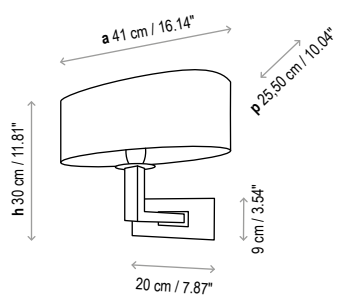

Oval A/02

Oval S/100

Oval M/44

Oval M/47

Oval M/57