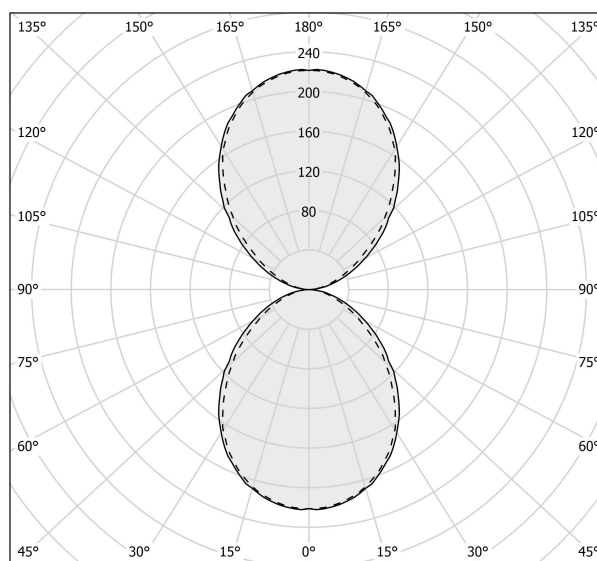

PANZERI

Toy

220-240V AC ON-OFF

A01621.060.0401

 gold leaf

Data sheet

CODE	A01621.060.0401
SYSTEM POWER CONSUMPTION	35W
EFFICACY	75.23lm/W
LIGHT SOURCE	LED
COLOUR TEMPERATURE	3000K Ra>90
LIGHT DISTRIBUTION	diffused
POWER SUPPLY	220-240V AC
FREQUENCY	50/60Hz
ELECTRICAL CONFIGURATION	ON-OFF
DRIVER	integrated included
NOMINAL LUMINOUS FLUX	4098lm
LUMEN OUTPUT	2633lm
EFFICIENCY	64.3%
WEIGHT	2,21 Kg
PROTECTION DEGREE	IP20
COLOUR TOLLERANCES	SDCM 3
PACKING DIMENSIONS	13,0 x 13,0 x 63,0 cm

Flat frosted glass diffusers.

Technical drawing

Polar diagram

cd/klm
— C0 - C180 - - - C90 - C270