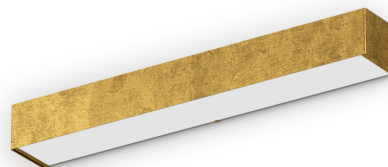

PANZERI

Toy

220-240V AC ON-OFF

A01621.060.0401

 gold leaf

Data sheet

CODE	A01621.060.0401
SYSTEM POWER CONSUMPTION	35W
EFFICACY	75.23lm/W
LIGHT SOURCE	LED
COLOUR TEMPERATURE	3000K Ra>90
LIGHT DISTRIBUTION	diffused
POWER SUPPLY	220-240V AC
FREQUENCY	50/60Hz
ELECTRICAL CONFIGURATION	ON-OFF
DRIVER	integrated included
NOMINAL LUMINOUS FLUX	4098lm
LUMEN OUTPUT	2633lm
EFFICIENCY	64.3%
WEIGHT	2,21 Kg
PROTECTION DEGREE	IP20
COLOUR TOLLERANCES	SDCM 3
PACKING DIMENSIONS	13,0 x 13,0 x 63,0 cm

Wall lighting fixture for interiors, with direct and indirect light emission.

Pickled sheet metal structure in polyacrylic paint.

Aluminium dissipation plates.

Pickled sheet metal cover in white, bronze or mat brass polyacrylic paint, or with gold leaf coating, or in polished or mat stainless steel.