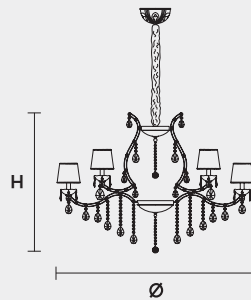

VE 989 24

MASIERO

VE 989 24 MT TRADITIONAL VERSION

H 80 cm 31,49"
Ø 140 cm 55,11"
kg 30

☉ 24 x E14 x 40 W max
Triac Dimmable

Lighting system: Traditional E14 lightbulbs (not included)
Frame: Chrome or gold plated metal covered by transparent glass
Lampshades: Damask (DAM/14/GD-GD)
Pendants: Transparent

VE 989 24 RW RGB-W LED VERSION

H 80 cm 31,49"
Ø 136 cm 53,54"
kg 30

☐ 24 x RGB-W LED SOURCES (driver included)
7920 lm at 3000 K - CRI>85 - 96 W

Controlled by: DMX or Masiero Smart Light App
Frame: Chrome or gold plated metal covered with transparent glass
Lampshades: No lampshades included
Pendants: Transparent

VE 989 24 DW DYNAMIC WHITE LED VERSION

H 80 cm 31,49"
Ø 136 cm 53,54"
kg 30

☐ 24 x DW LED SOURCES (driver included)
DYNAMIC White from 2700 K to 6500 K
11760 lm max at 4700 K - CRI>85 - 96 W

Controlled by: DMX or Masiero Smart Light App
Frame: Chrome or gold plated metal covered with transparent glass
Lampshades: No lampshades included
Pendants: Transparent

VE 989 24 CG COLOURED GLASS VERSION

H 80 cm 31,49"
Ø 140 cm 55,11"
kg 30

☉ 24 x E14 x 40 W max
Triac Dimmable

Lighting system: Traditional E14 lightbulbs (not included)
Frame: Painted metal covered with painted glass
Lampshades: Only organza (ORG/14/...)
Pendants: Color painted glass
Available in: Green/ Orange/ Yellow/ Purple/ Lilac/ Blue/ Red/ White/ Black