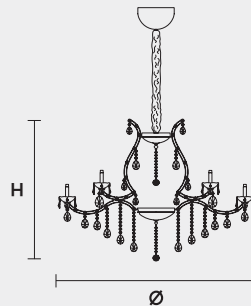

VE 989 24

MASIERO

VE 989 24 MT TRADITIONAL VERSION

H 80 cm 31,49"
Ø 140 cm 55,11"
kg 30

☉ 24 x E14 x 40 W max
Triac Dimmable

Lighting system: Traditional E14 lightbulbs (not included)
Frame: Chrome or gold plated metal covered by transparent glass
Lampshades: Damask (DAM/14/GD-GD)
Pendants: Transparent

VE 989 24 RW RGB-W LED VERSION

H 80 cm 31,49"
Ø 136 cm 53,54"
kg 30

☐ 24 x RGB-W LED SOURCES (driver included)
7920 lm at 3000 K - CRI>85 - 96 W

Controlled by: DMX or Masiero Smart Light App
Frame: Chrome or gold plated metal covered with transparent glass
Lampshades: No lampshades included
Pendants: Transparent

VE 989 24 DW DYNAMIC WHITE LED VERSION

H 80 cm 31,49"
Ø 136 cm 53,54"
kg 30

☐ 24 x DW LED SOURCES (driver included)
DYNAMIC White from 2700 K to 6500 K
11760 lm max at 4700 K - CRI>85 - 96 W

Controlled by: DMX or Masiero Smart Light App
Frame: Chrome or gold plated metal covered with transparent glass
Lampshades: No lampshades included
Pendants: Transparent

VE 989 24 CG COLOURED GLASS VERSION

H 80 cm 31,49"
Ø 140 cm 55,11"
kg 30

☉ 24 x E14 x 40 W max
Triac Dimmable

Lighting system: Traditional E14 lightbulbs (not included)
Frame: Painted metal covered with painted glass
Lampshades: Only organza (ORG/14/...)
Pendants: Color painted glass
Available in: Green/ Orange/ Yellow/ Purple/ Lilac/ Blue/ Red/ White/ Black