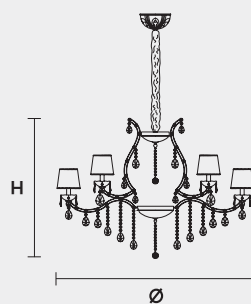

VE 989 24

MASIERO

VE 989 24 MT TRADITIONAL VERSION

H 80 cm 31,49"
Ø 140 cm 55,11"
kg 30

☉ 24 x E14 x 40 W max
Triac Dimmable

Lighting system: Traditional E14 lightbulbs (not included)
Frame: Chrome or gold plated metal covered by transparent glass
Lampshades: Damask (DAM/14/GD-GD)
Pendants: Transparent

VE 989 24 RW RGB-W LED VERSION

H 80 cm 31,49"
Ø 136 cm 53,54"
kg 30

☐ 24 x RGB-W LED SOURCES (driver included)
7920 lm at 3000 K - CRI>85 - 96 W

Controlled by: DMX or Masiero Smart Light App
Frame: Chrome or gold plated metal covered with transparent glass
Lampshades: No lampshades included
Pendants: Transparent

VE 989 24 DW DYNAMIC WHITE LED VERSION

H 80 cm 31,49"
Ø 136 cm 53,54"
kg 30

☐ 24 x DW LED SOURCES (driver included)
DYNAMIC White from 2700 K to 6500 K
11760 lm max at 4700 K - CRI>85 - 96 W

Controlled by: DMX or Masiero Smart Light App
Frame: Chrome or gold plated metal covered with transparent glass
Lampshades: No lampshades included
Pendants: Transparent

VE 989 24 CG COLOURED GLASS VERSION

H 80 cm 31,49"
Ø 140 cm 55,11"
kg 30

☉ 24 x E14 x 40 W max
Triac Dimmable

Lighting system: Traditional E14 lightbulbs (not included)
Frame: Painted metal covered with painted glass
Lampshades: Only organza (ORG/14/...)
Pendants: Color painted glass
Available in: Green/ Orange/ Yellow/ Purple/ Lilac/ Blue/ Red/ White/ Black