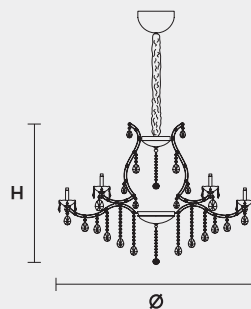

VE 989 24

MASIERO

VE 989 24 MT TRADITIONAL VERSION

H 80 cm 31,49"
Ø 140 cm 55,11"
kg 30

☉ 24 x E14 x 40 W max
Triac Dimmable

Lighting system: Traditional E14 lightbulbs (not included)
Frame: Chrome or gold plated metal covered by transparent glass
Lampshades: Damask (DAM/14/GD-GD)
Pendants: Transparent

VE 989 24 RW RGB-W LED VERSION

H 80 cm 31,49"
Ø 136 cm 53,54"
kg 30

☐ 24 x RGB-W LED SOURCES (driver included)
7920 lm at 3000 K - CRI>85 - 96 W

Controlled by: DMX or Masiero Smart Light App
Frame: Chrome or gold plated metal covered with transparent glass
Lampshades: No lampshades included
Pendants: Transparent

VE 989 24 DW DYNAMIC WHITE LED VERSION

H 80 cm 31,49"
Ø 136 cm 53,54"
kg 30

☐ 24 x DW LED SOURCES (driver included)
DYNAMIC White from 2700 K to 6500 K
11760 lm max at 4700 K - CRI>85 - 96 W

Controlled by: DMX or Masiero Smart Light App
Frame: Chrome or gold plated metal covered with transparent glass
Lampshades: No lampshades included
Pendants: Transparent

VE 989 24 CG COLOURED GLASS VERSION

H 80 cm 31,49"
Ø 140 cm 55,11"
kg 30

☉ 24 x E14 x 40 W max
Triac Dimmable

Lighting system: Traditional E14 lightbulbs (not included)
Frame: Painted metal covered with painted glass
Lampshades: Only organza (ORG/14/...)
Pendants: Color painted glass
Available in: Green/ Orange/ Yellow/ Purple/ Lilac/ Blue/ Red/ White/ Black