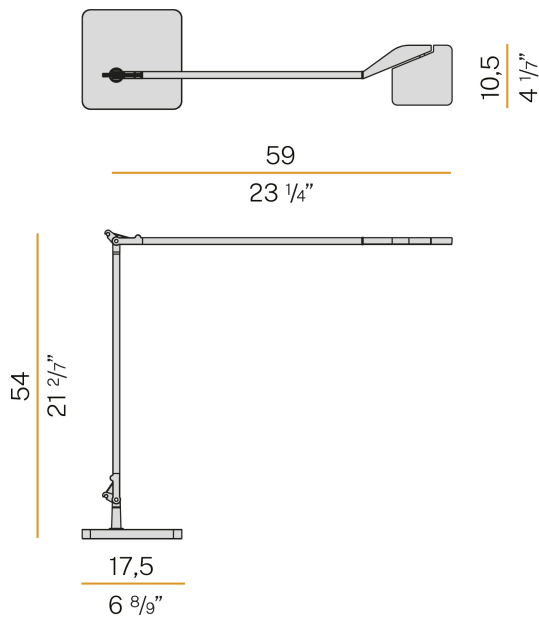

PANZERI

Jackie lot

220-240V AC dimmable (IoT/Step DIM)
C07702.000.0413

Data sheet

CODE	C07702.000.0413
SYSTEM POWER CONSUMPTION	10W
EFFICACY	70.6lm/W
LIGHT SOURCE	LED
LIGHT SOURCE LIFETIME	L90 (B10) 50.000h
COLOUR TEMPERATURE	3000K Ra>90
LIGHT DISTRIBUTION	adjustable
BEAM ANGLE	90°
POWER SUPPLY	220-240V AC
FREQUENCY	50/60Hz
ELECTRICAL CONFIGURATION	dimmable (IoT/Step DIM)
DRIVER	integrated included
NOMINAL LUMINOUS FLUX	884lm
LUMEN OUTPUT	706lm
EFFICIENCY	79.9%
WEIGHT	4,10 Kg
PROTECTION DEGREE	IP40
COLOUR TOLLERANCES	SDCM 3
PACKING DIMENSIONS	6,0 x 119,0 x 25,0 cm

Table lighting fixture for interiors, with swivelling light beam.
Pickled sheet metal bearing base in polyacrylic paint.
Extruded aluminium frame in white, black, red or titanium polyacrylic paint.
Die-cast aluminium joints in polyacrylic paint.
Steel wire rope slings.
Die-cast aluminium head rotating on two axes in polyacrylic paint.
Modelled acrylic diffuser with mat finish and double serigraphy.
Push-button to adjust luminosity according to 5 levels of visual comfort.
Module for luminous flux automatic regulation, complete with sensor for measuring environmental conditions and with Bluetooth antenna for managing the device or for connecting it to a Building Automation system.
Equipped with a 1,6m (63") long power cable with jack connector and adapter plug.

Technical drawing

Polar diagram