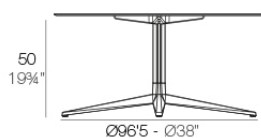

Products / Low Tables / Faz 4-legged Table Base ø96,5x50h

Faz 4-legged table base ø96,5x50h

by Ramón Esteve

Faz is a modular collection of outdoor furniture and planters designed by Ramón Esteve for Vondom. He is the architect of harmony, serenity, timelessness and universality, and he has created mineral and emphatic shapes that make Faz a design that contextualizes with homes and installations. An ambience, encircling as a result of the blissful combination of the material and lighting, so that the sole sensation would be its fusion.

Info

Description

Extruded aluminum tube with cast aluminum base coated with epoxy baked painting. Item suitable for indoor and outdoor use. Table top not included.

Weight: 6.32 Kg

BASE 4 LEGS - BASE 4 PATAS