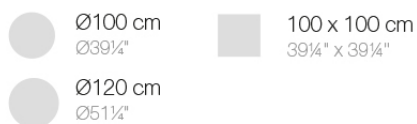

TABLE TOPS OPTIONS - OPCIONES SOBRES