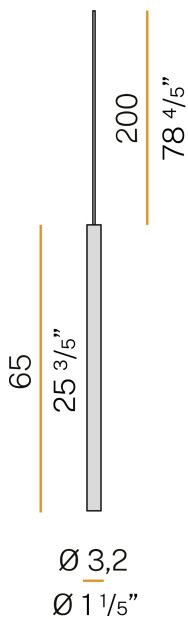

PANZERI

To-be

24V DC
M02601.065.0510

● white

Data sheet

CODE	M02601.065.0510
SYSTEM POWER CONSUMPTION	5,3W
EFFICACY	72,6lm/W
LIGHT SOURCE	LED
LIGHT SOURCE LIFETIME	L70 (B50) 60.000h
COLOUR TEMPERATURE	2700K Ra>90
LIGHT DISTRIBUTION	diffused
POWER SUPPLY	24V DC
DRIVER	remote not included
NOMINAL LUMINOUS FLUX	550lm
LUMEN OUTPUT	363lm
EFFICIENCY	66%
WEIGHT	0,76 Kg
PROTECTION DEGREE	IP40
COLOUR TOLLERANCES	SDCM 3
PACKING DIMENSIONS	5,0 x 105,0 x 10,0 cm

Multiple suspension lighting fixture for interiors, with direct light emission. Extruded aluminium structure in white, mat black, bronze or mat brass polyacrylic paint or with gold leaf coating. Extruded aluminium heat sink. Modelled polycarbonate diffuser with opaline finish. Turned brass end cap in polyacrylic paint. 2m (78,7") long suspension and power cable in transparent PVC. Provided without power canopy, complete with cable clamp on the cable's free extremity.

Technical drawing

Polar diagram

PANZERI

To-be

Accessories / power supply

XM100/24 DIM

LED driver, 100W 24V DC, DALI/Push DIM dimmable.

XM150/24 DIM