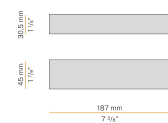

YDV.024.060.A01

LED driver, 60W 24V DC.