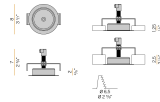

PANZERI

To-be

Accessories / power supply and fixing

XM9201-01

Recessed canopy for electric cable suspensions. Suitable for 24V fixtures: remote driver 24V needed.