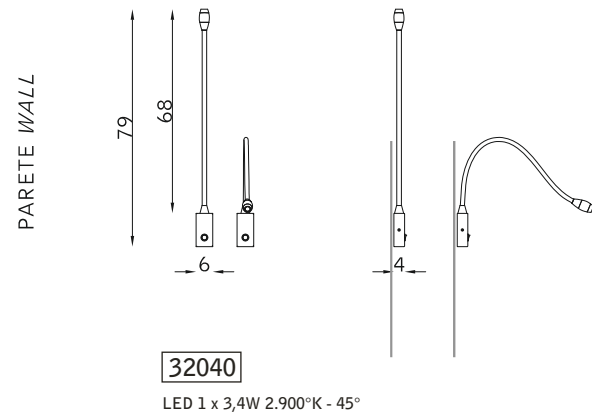

Dinamica

design Paul Connor

<https://3000k.ru>

cromo 102
chrome 106

grigio TGR
gray TGR

bronzo scuro 127
dark bronze 127

oro TOR
gold TOR

ottone lucido 106
polished brass 106