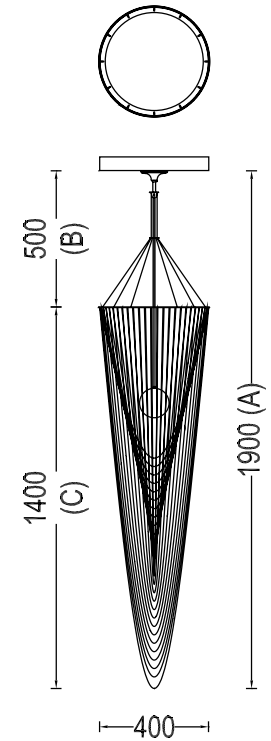

## PRODUCT SIZE

SHADE SIZE: 400W X 1400H MM / TOTAL HEIGHT: 1900MM

## PACKAGING DIMENSIONS

560MM(W) X 560MM(L) X 330MM(H)

## TECHNICAL DRAWING

### CUSTOMISE DIMENSIONS

A

B