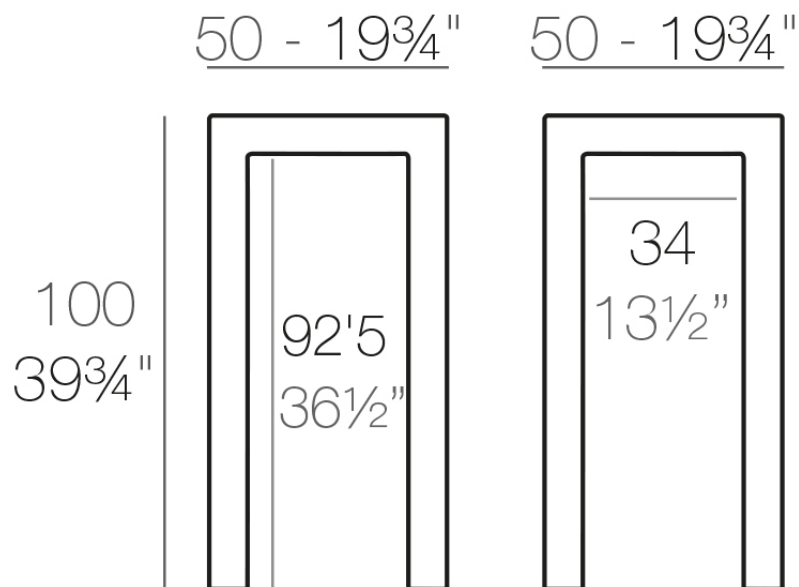

Products / High Tables / Jut Bar Table 50x50x100

## Description

Made of polyethylene resin by rotational moulding. 100% Recyclable. Item suitable for indoor and outdoor use. Available in different finishes.

Weight: 11 Kg

JUT Mesa Alta  
 JUT Mesa Baixa  
 JUT Bar Table