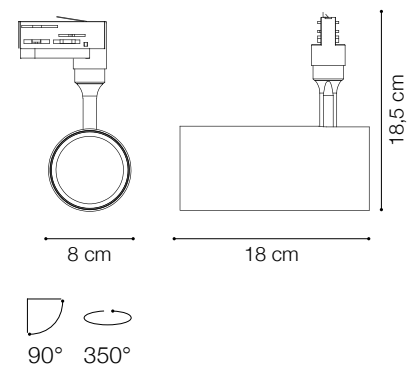

Code	189918
Item name	SMILE 30W CRI90 36° 3000K BIANCO
Source	LED COB CITIZEN
Power	30W
Driver included	TRIDONIC
Lumen	2220 Lm
MacAdam	4SDC
UGR	<6
Beam	36°
CCT	3000K
CRI	≥92
Insulation class	Class II
IP	20
Material	Aluminum
LED Life	50.000 h
Warranty	5 years
Net Weight	0,810 Kg
Volume	0,0050 m³

Code 189529
Item name SMILE ANELLO FRONTALE BIANCO
PER TRACKLIGHTS 20/30W

Code 190259
Item name SMILE DIFFUSORE ELLITTICO
PER TRACKLIGHTS 20/30W

Code 190181
Item name SMILE HONEYCOMB
PER TRACKLIGHTS 20/30W