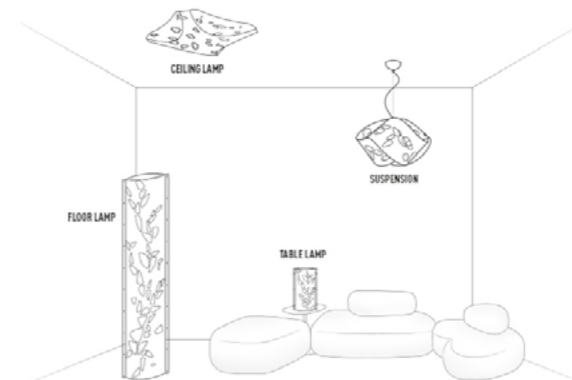

BIOS ENTIRE COLLECTION