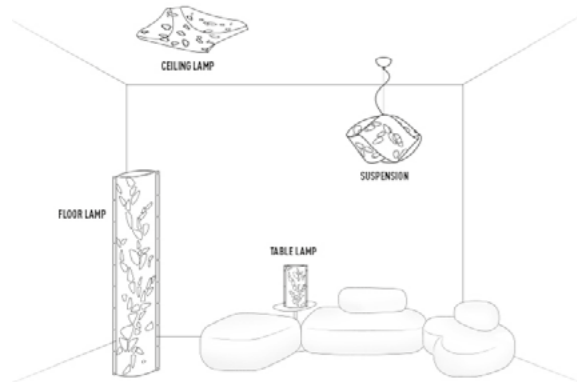

BIOS decor by Nigel Coates

Compendium page 330

PRODUCT	SIZE	COLOUR	CODE
FLOOR LAMP Bulbs E27: 3 X 8W LED Filament Made of: Opalflex® With: Dimmer Included Alluminium profiles Weight: net Kg 2,80 - gross Kg 6,00 Package: 37 x 28 x h168cm CE IP 20		☐ WHITE	TUB14PTU0004WIBIO
TABLE LAMP Bulbs E14: 1 X 4W LED Filament Made of: Opalflex® With: Dimmer Included Alluminium profiles Weight: net Kg 0,40 - gross Kg 0,70 Package: 26 x 6 x h43cm CE IP 20		☐ WHITE	TUB14TAV0001WIBIO

PRODUCT	SIZE	COLOUR	CODE
CEILING WALL LAMP LARGE Bulbs E27: 4 X 8W LED Filament Made of: Opalflex® With: MagneticSystem® Weight: net Kg 3,00 - gross Kg 5,50 Package: 80 x 80 x h25cm CE IP 20		☐ WHITE	BIO14PLF0003WI
CEILING WALL LAMP MEDIUM Bulbs E27: 3 X 8W LED Filament Made of: Opalflex® With: MagneticSystem® Weight: net Kg 2,00 - gross Kg 3,00 Package: 54,5 x 14 x h56cm CE IP 20		☐ WHITE	BIO14PLF0002WI
CEILING WALL LAMP SMALL Bulbs E27: 2 X 8W LED Filament Made of: Opalflex® With: MagneticSystem® Weight: net Kg 0,60 - gross Kg 1,00 Package: 39 x 36 x h9,5cm CE IP 20		☐ WHITE	BIO14PLF0001WI
SUSPENSION "NODO" Bulbs E27: 1 X 8W LED Filament Made of: Opalflex® Weight: net Kg 1,50 - gross Kg 2,00 Package: 48 x 32 x h50cm CE IP 20	h1: maximum cable length	☐ WHITE	BIO14SOS0000WI

BIOS ENTIRE COLLECTION