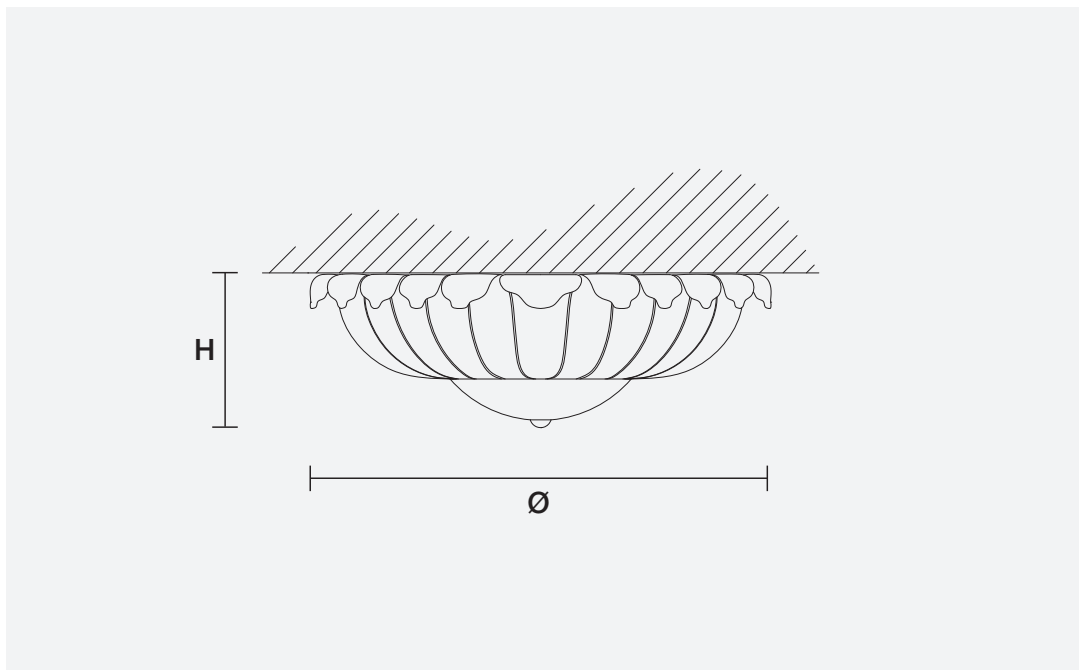

GRANIGLIA VE 1148 PL6

Design by: Studio Stile Masiero

Telaio in metallo verniciato,
diffusore in vetro in piastra lavorato
a mano con finitura "graniglia"

Painted metal frame, diffuser in home
made cast glass with "graniglia"
finishing.

H 30 cm
11.81"

Ø 90 cm
35.43"

Peso: 23 kg

 6 x E27 x 60W max
Incandescenza/Incandescent