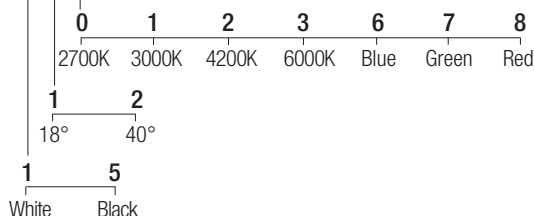

Code construction

ZZ1 X X X