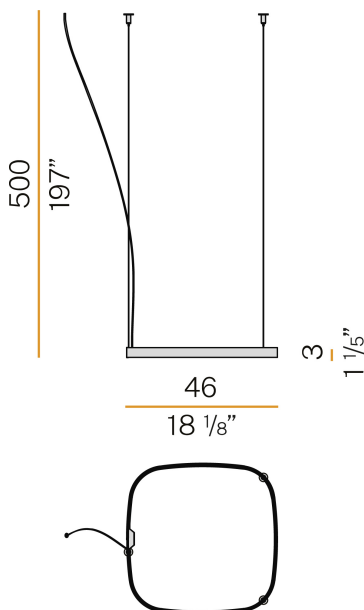

PANZERI

Zero Square

24V DC

M03201.050.0410

● white

Data sheet

CODE	M03201.050.0410
SYSTEM POWER CONSUMPTION	25W
EFFICACY	81.56lm/W
LIGHT SOURCE	LED
LIGHT SOURCE LIFETIME	L70 (B50) 60.000h
COLOUR TEMPERATURE	3000K Ra>90
LIGHT DISTRIBUTION	diffused
POWER SUPPLY	24V DC
DRIVER	remote not included
NOMINAL LUMINOUS FLUX	2835lm
LUMEN OUTPUT	2039lm
EFFICIENCY	71.9%
WEIGHT	0.92 Kg
PROTECTION DEGREE	IP20
COLOUR TOLLERANCES	SDCM 3
PACKING DIMENSIONS	58,0 x 58,0 x 10,0 cm

Extruded polycarbonate diffuser with opaline finish.

Suspension kit with griplocks and 5m (196,9") long steel cables.

5m (196,9") long power cable in transparent PVC.

Provided without power canopy.

Technical drawing