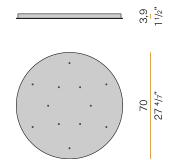

XM9001-12

Canopy for power supply with 12 outputs.