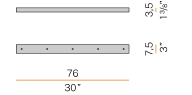

### Accessories / power supply and fixing

XM8901-03

Canopy for power supply with 3 outputs.

XM8901-05

Canopy for power supply with 5 outputs.

XM8901-06

Canopy for power supply with 6 outputs.

XM8901-09