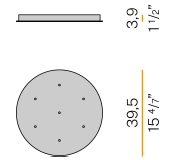

Canopy for power supply with 9 outputs.

XM8901-15

Canopy for power supply with 15 outputs.

XM9001-03

Canopy for power supply with 3 outputs.

XM9001-07

Canopy for power supply with 7 outputs.

XM9001-12