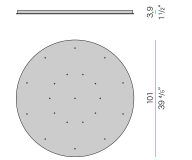

XM9001-21

Canopy for power supply with 21 outputs.