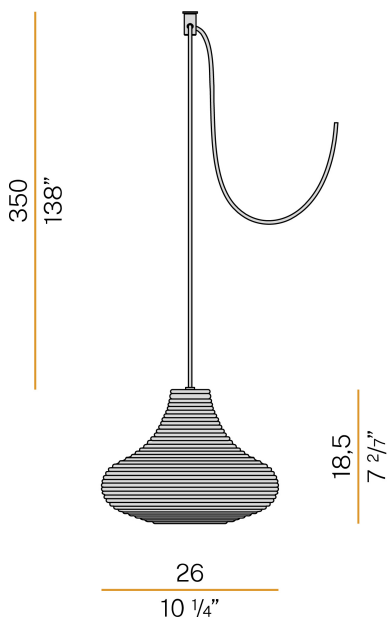

Technical drawing