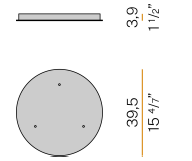

Canopy for power supply with 9 outputs.

XM8901-15

Canopy for power supply with 15 outputs.

XM9001-03

Canopy for power supply with 3 outputs.

XM9001-07

Canopy for power supply with 7 outputs.

XM9001-12