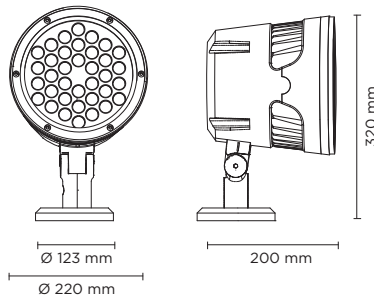

106007

SKY MEGA

Projector for outdoor installation on a façade/wall. Phospho-chromatised and polyester powder coated die-cast copper-free aluminium body and base, tempered safety glass, moulded silicone gasket and stainless steel screws. Built-in LED driver 220-240V 50-60Hz, with 36 CREE XP-E LED. IP66 rating.

light source	light beam options	lumen output (lm)	lumin. efficacy (lm/w)
3000°K warm-white			
high-power led	 30°	5.000	83.34

Finish color options:

 Textured Grey
RAL 9006

Technical features

Technical data

Wattage	60 WATT
IP Rating	IP66
IK Rating	IK09
Material	High corrosion resistance die-cast copper-free aluminum body
Coating	Polyester powder coating with phosphochromating pre-finish
Light source	NR. 36 CREE "XP-E" LED
Screws	Stainless steel
Transformer	Electronic power supply 220/240V 50/60Hz built-in
Gasket	Silicone rubber
Glass	Tempered
Anti-glare	Visor
Power cable	1 mt. neoprene power cable included
Gross weight	5,20 Kg

AC-023
FLANGE FOR POLE
MOUNTING
(pole diameter 120 mm)