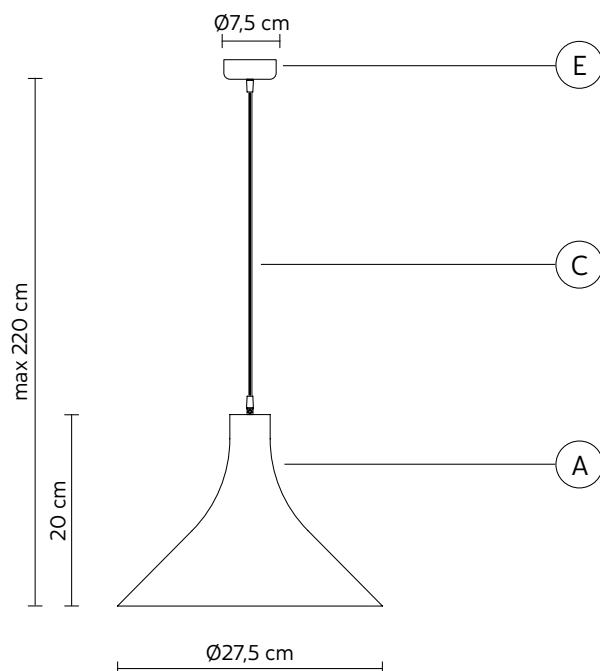

ELECTRICAL CABLE "C"

colour	black fabric cable
--------	--------------------

ELECTRICAL SYSTEM

socket	E27
source	1 x max 53W
energy class	from E to A++

PACKAGING

n° cartons	1
net weight/kg	1,75
gross weight/kg	2,7
packaging/cm	42x42x33

LIGHT EMISSION

unidirectional

	direct
	filtered
	indirect
	absence

COMPLIANT WITH

IEC	60598-1:2014
EN	60598-1:2015

degree of protection	IP20
bulb	not provided

COLLECTION

SE150 AN INT SE150 CN INT