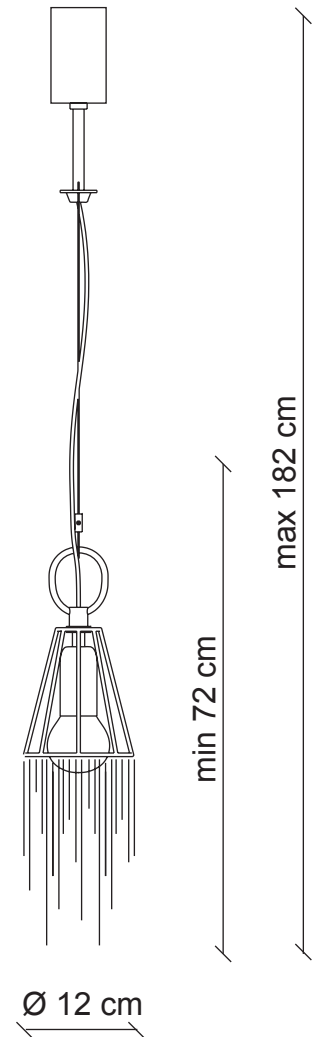

PATRIZIAGARGANTI

Firenze

The soul light

Moulin Rouge collection

1 light suspension lamp

Finish

polished nickel

gold plated

Accessories colour

clear crystals

PG326

PG327

Ø 9x4 cm
H. 11 cm

1x
40W E14
not supplied

Kg 2
m³ 0,05