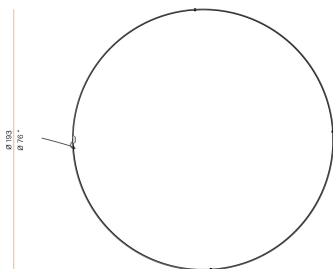

PANZERI

Zero Round

24V DC
M10330.200.0510

titanium

Data sheet

CODE	M10330.200.0510
SYSTEM POWER CONSUMPTION	88W
EFFICACY	92.7lm/W
LIGHT SOURCE	LED
LIGHT SOURCE LIFETIME	L70 (B50) 60.000h
COLOUR TEMPERATURE	2700K Ra>90
LIGHT DISTRIBUTION	diffused
POWER SUPPLY	24V DC
DRIVER	remote not included
LUMEN OUTPUT	8158lm
WEIGHT	2,34 Kg
PROTECTION DEGREE	IP20
COLOUR TOLLERANCES	SDCM 3
PACKING DIMENSIONS	200,0 x 200,0 x 11,0 cm

Extruded polycarbonate diffuser with opaline finish.

Suspension kit with griplocks and 5m (196,9") long steel cables.

5m (196,9") long power cable in transparent PVC.

Provided without power canopy.

Technical drawing