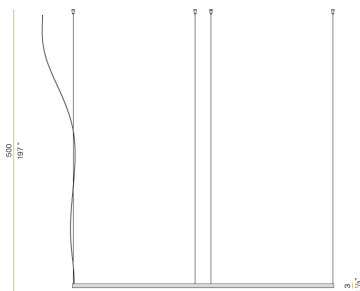

PANZERI

Zero Round

24V DC
M10330.200.0510

titanium

Data sheet

CODE	M10330.200.0510
SYSTEM POWER CONSUMPTION	88W
EFFICACY	92.7lm/W
LIGHT SOURCE	LED
LIGHT SOURCE LIFETIME	L70 (B50) 60.000h
COLOUR TEMPERATURE	2700K Ra>90
LIGHT DISTRIBUTION	diffused
POWER SUPPLY	24V DC
DRIVER	remote not included
LUMEN OUTPUT	8158lm
WEIGHT	2,34 Kg
PROTECTION DEGREE	IP20
COLOUR TOLLERANCES	SDCM 3
PACKING DIMENSIONS	200,0 x 200,0 x 11,0 cm

Single or multiple suspension lighting fixture for interiors, with direct and indirect light emission.

Bended extruded aluminium structure in white, black, bronze, mat brass or titanium polyacrylic paint.

Extruded polycarbonate diffuser with opaline finish.

Suspension kit with griplocks and 5m (196,9") long steel cables.

5m (196,9") long power cable in transparent PVC.

Provided without power canopy.

Technical drawing